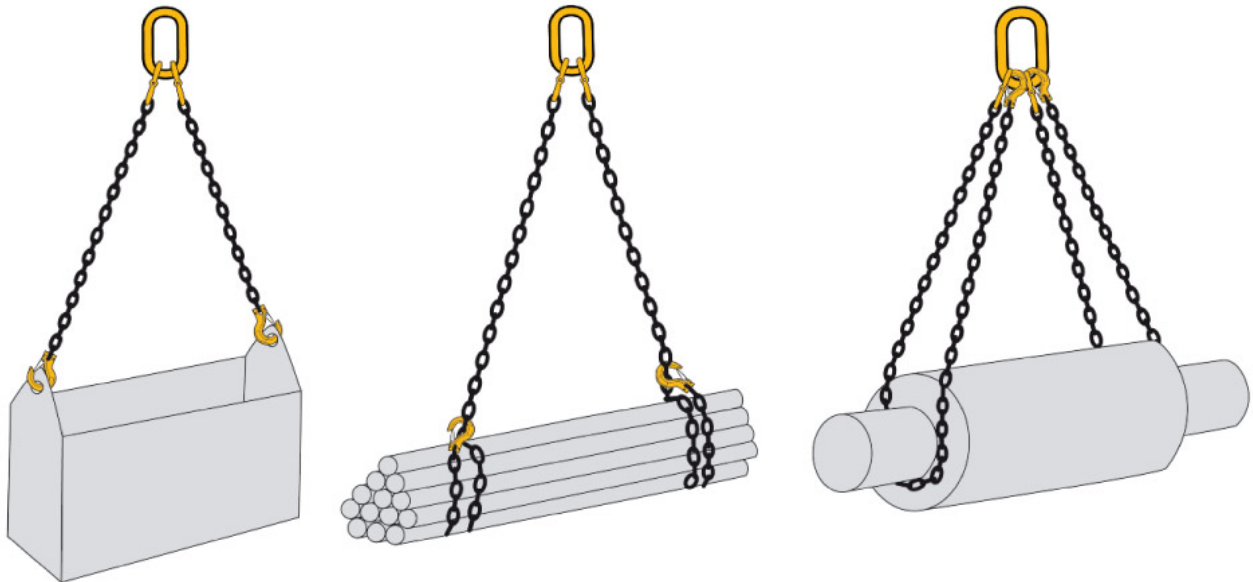

Grade 8 Two Leg Chain Slings EN 818-4

Chain Size mm	Straight Lift 0°-45°	Straight Lift 45°-60°	Choke Hitch 0°-45°	Choke Hitch 45°-60°	Double Basket 0°-45°	Double Basket 45°-60°
7mm	2.1	1.5	1.6	1.2	2.1	1.5
8mm	2.8	2.0	2.2	1.6	2.8	2.0
10mm	4.25	3.15	3.4	2.5	4.25	3.15
13mm	7.5	5.3	6.0	4.2	7.5	5.3
16mm	11.2	8.0	9.0	6.4	11.2	8.0
20mm	17.0	12.5	13.6	10.0	17.0	12.5
22mm	21.2	15.0	17.0	12.0	21.2	15.0
26mm	30.0	21.2	24.0	17.0	30.0	21.2
32mm	45.0	31.5	36.0	25.2	45.0	31.5

All loads shown in tonnes

The Mount
566 Eutruria Road
Newcastle under Lyme
ST5 0SU